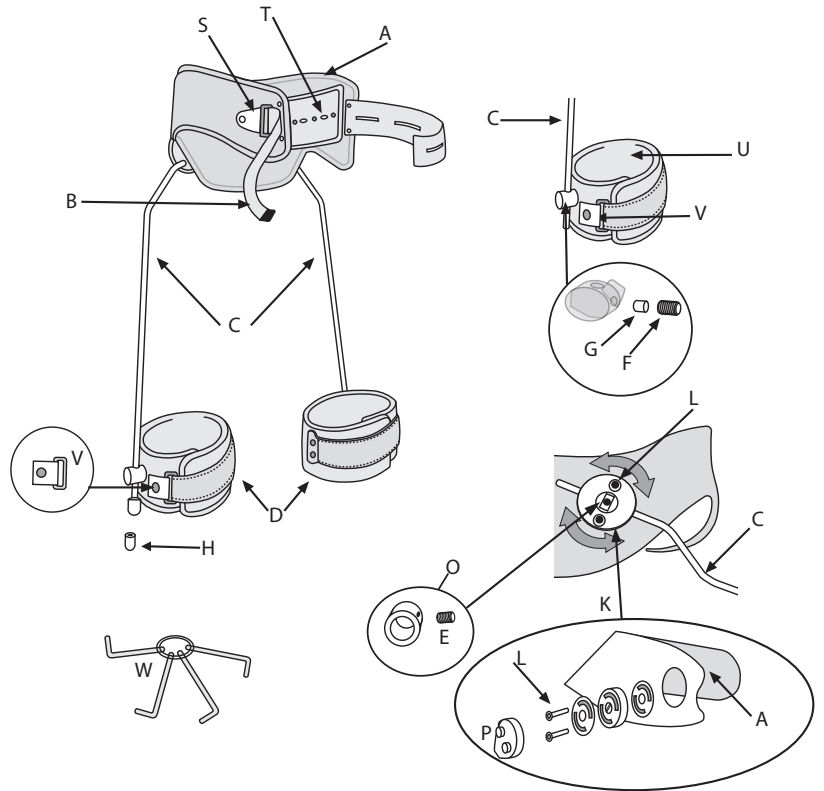

Classic

28801	Benstag 115°	C, H, O
28802	Benstag 123°	C, H, O
28803	Lårdel med textil	D
28804	Textil för midjedel	A
28805	Benstagsnav	K
28806	Plasthölje för benstagsnav	P
28807	Låsring för benstag	O
28808	Skruvset	E, F, G, L
28809	Mässingsbussning för lårdel	G
28810	Sölja med tryckknapp för midjedel	S
28811	Nit, skruv och bricka för midja	T
28812	Magband med tryckknapp	B
28813	Gummiplugg för benstag	H
28814	Textil lårdel	U
28815	Sölja med tryckknapp för lårdel	V
28820	Insexnyckel, set om 4	W